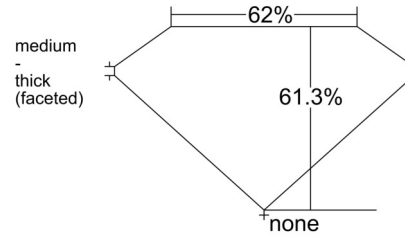

PROPORTIONS

Profile not to actual proportions