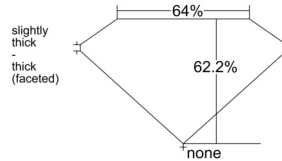

GIA®

FACSIMILE

GIA REPORT 6515120688

Verify this report at GIA.edu

GIA NATURAL DIAMOND DOSSIER®

January 06, 2025
GIA Report Number 6515120688
Shape and Cutting Style ..... Oval Brilliant
Measurements ..... 6.71 x 4.90 x 3.05 mm

GRADING RESULTS

Carat Weight ..... 0.61 carat
Color Grade ..... G
Clarity Grade ..... Internally Flawless

ADDITIONAL GRADING INFORMATION

Polish ..... Excellent
Symmetry ..... Excellent
Fluorescence ..... Strong Blue
Clarity Characteristics ..... Minor Details of Polish
Inscription(s): GIA 6515120688

PROPORTIONS

Profile not to actual proportions

GRADING SCALES

GIA COLOR SCALE		GIA CLARITY SCALE			
COLORLESS	D	VERY VERY SLIGHTLY INCLUDED	FLAWLESS		
	E		INTERNALLY FLAWLESS		
	F	VERY SLIGHTLY INCLUDED	VVS₁		
	G		VVS₂		
	H		VS₁		
	NEAR COLORLESS	I	SLIGHTLY INCLUDED	VS₂	
		J		SI₁	
		FAINT	K	INCLUDED	SI₂
			L		I₁
			M		I₂
N	I₃				
VERT LIGHT	O	LIGHT			
	P				
	Q				
	R				
	S				
	T				
LIGHT	U				
	V				
	W				
	X				
Y					
Z