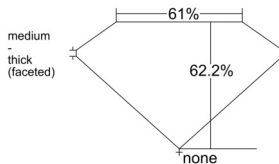

GIA®

FACSIMILE

GIA REPORT 6515212876

Verify this report at GIA.edu

GIA NATURAL DIAMOND DOSSIER®

January 15, 2025
GIA Report Number 6515212876
Shape and Cutting Style ..... Oval Brilliant
Measurements ..... 5.69 x 4.02 x 2.50 mm

GRADING RESULTS

Carat Weight ..... 0.36 carat
Color Grade ..... E
Clarity Grade VVS1

ADDITIONAL GRADING INFORMATION

Polish ..... Excellent
Symmetry ..... Very Good
Fluorescence ..... None
Clarity Characteristics ..... Pinpoint, Feather
Inscription(s): GIA 6515212876

PROPORTIONS

Profile not to actual proportions

GRADING SCALES

GIA COLOR SCALE		GIA CLARITY SCALE			
COLORLESS	D	VERY VERY SLIGHTLY INCLUDED	FLAWLESS		
	E		INTERNALLY FLAWLESS		
	F	VERY SLIGHTLY INCLUDED	VVS₁		
	G		VVS₂		
	H		VS₁		
	NEAR COLORLESS	I	SLIGHTLY INCLUDED	VS₂	
		J		SI₁	
		FAINT	K	INCLUDED	SI₂
			L		I₁
			M		I₂
VERTICALLY LIGHT	N	INCLUDED	I₃		
	O				
	P				
	Q				
	R				
LIGHT	S				
	T				
	U				
	V				
	W				
	Z