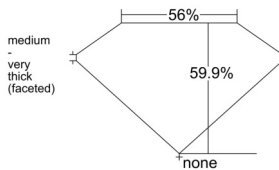

GIA®

FACSIMILE

GIA REPORT 6515342909

Verify this report at GIA.edu

GIA NATURAL DIAMOND DOSSIER®

February 03, 2025
GIA Report Number 6515342909
Shape and Cutting Style ..... Heart Brilliant
Measurements ..... 4.10 x 4.65 x 2.79 mm

GRADING RESULTS

Carat Weight ..... 0.30 carat
Color Grade ..... F
Clarity Grade VS1

ADDITIONAL GRADING INFORMATION

Polish ..... Excellent
Symmetry ..... Very Good
Fluorescence ..... None
Clarity Characteristics ..... Feather
Inscription(s): GIA 6515342909

PROPORTIONS

Profile not to actual proportions

GRADING SCALES

GIA COLOR SCALE		GIA CLARITY SCALE			
COLORLESS	D	VERY VERY SLIGHTLY INCLUDED	FLAWLESS		
	E		INTERNALLY FLAWLESS		
	F	VERY SLIGHTLY INCLUDED	VVS₁		
	G		VVS₂		
	H		VS₁		
	NEAR COLORLESS	I	SLIGHTLY INCLUDED	VS₂	
		J		SI₁	
		FAINT	K	INCLUDED	SI₂
			L		I₁
	M		I₂		
VERT LIGHT	N		INCLUDED	I₃	
	O				
	P				
	Q				
LIGHT	R				
	S				
	T				
	U				
	V				
	Z