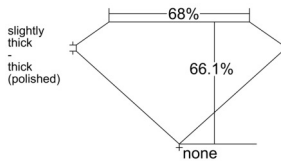

GIA®

FACSIMILE

GIA REPORT 6515373891

Verify this report at GIA.edu

GIA NATURAL DIAMOND DOSSIER®

February 06, 2025
GIA Report Number 6515373891
Shape and Cutting Style ..... Emerald Cut
Measurements ..... 5.42 x 3.73 x 2.47 mm

GRADING RESULTS

Carat Weight ..... 0.50 carat
Color Grade ..... G
Clarity Grade VS1

ADDITIONAL GRADING INFORMATION

Polish ..... Excellent
Symmetry ..... Very Good
Fluorescence ..... None
Clarity Characteristics..... Crystal, Cloud, Pinpoint
Inscription(s): GIA 6515373891

PROPORTIONS

Profile not to actual proportions

GRADING SCALES

GIA COLOR SCALE		GIA CLARITY SCALE			
COLORLESS	D	VERY VERY SLIGHTLY INCLUDED	FLAWLESS		
	E		INTERNALLY FLAWLESS		
	F	VERY SLIGHTLY INCLUDED	VVS₁		
	G		VVS₂		
	H		VS₁		
	NEAR COLORLESS	I	SLIGHTLY INCLUDED	VS₂	
		J		SI₁	
		FAINT	K	INCLUDED	SI₂
			L		I₁
			M		I₂
VERT LIGHT	N	LIGHT	I₃		
	O				
	P				
	Q				
	R