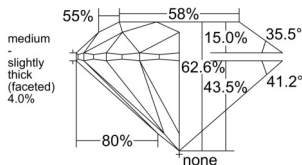

GIA®

FACSIMILE

GIA REPORT 6515469568

Verify this report at GIA.edu

GIA NATURAL DIAMOND DOSSIER®

February 20, 2025
GIA Report Number 6515469568
Shape and Cutting Style ..... Round Brilliant
Measurements ..... 5.41 - 5.44 x 3.39 mm

GRADING RESULTS

Carat Weight ..... 0.62 carat
Color Grade ..... D
Clarity Grade VS1
Cut Grade ..... Excellent

ADDITIONAL GRADING INFORMATION

Polish ..... Excellent
Symmetry ..... Excellent
Fluorescence ..... None
Clarity Characteristics ..... Crystal, Cloud, Pinpoint
Inscription(s): GIA 6515469568

PROPORTIONS

GRADING SCALES

GIA COLOR SCALE

COLORLESS	D
	E
	F
	G
	H
	I
	J
NEAR COLORLESS	K
	L
FAIN	M
	N
	O
	P
VERY LIGHT	Q
	R
	S
	T
	U
	V
	W
	X
	Y
LIGHT	Z

GIA CLARITY SCALE

FLAWLESS	INTERNAL FLAWLESS	
		FLAWLESS
VERY VERY SLIGHTLY INCLUDED	VVS₁	
	VVS₂	
VERY SLIGHTLY INCLUDED	VS₁	
	VS₂	
SLIGHTLY INCLUDED	SI₁	
	SI₂	
INCLUDED	I₁	
	I₂	
	I₃	

GIA CUT SCALE

EXCELLENT
VERY GOOD
GOOD
FAIR
POOR