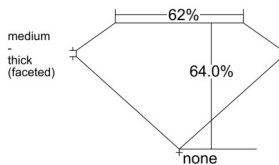

GIA®

FACSIMILE

GIA REPORT 6515527843

Verify this report at GIA.edu

GIA NATURAL DIAMOND DOSSIER®

February 28, 2025
GIA Report Number 6515527843
Shape and Cutting Style ..... Pear Brilliant
Measurements ..... 6.91 x 4.39 x 2.81 mm

GRADING RESULTS

Carat Weight ..... 0.50 carat
Color Grade ..... K
Clarity Grade VVS1

ADDITIONAL GRADING INFORMATION

Polish ..... Excellent
Symmetry ..... Excellent
Fluorescence ..... Faint
Clarity Characteristics..... Pinpoint, Feather, Cavity
Inscription(s): GIA 6515527843

PROPORTIONS

Profile not to actual proportions

GRADING SCALES

GIA COLOR SCALE		GIA CLARITY SCALE	
COLORLESS	D	VERY VERY SLIGHTLY INCLUDED	FLAWLESS
	E		INTERNALLY FLAWLESS
	F		VVS₁
	G		VVS₂
	H		VS₁
	I		VS₂
	J		SI₁
	K		SI₂
	L		I₁
	M		I₂
NEAR COLORLESS	N	SLIGHTLY INCLUDED	I₃
	O		
	P		
	Q		
FAINT	R		
	S		
	T		
	U		
VERY LIGHT	V		
	W		
	X		
	Y		
LIGHT	Z