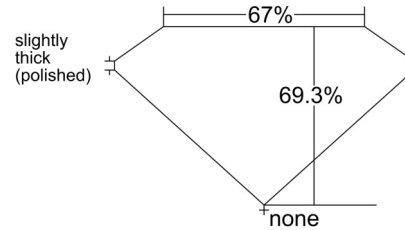

GIA NATURAL DIAMOND GRADING REPORT

March 26, 2025

GIA Report Number 6515717181

Shape and Cutting Style Emerald Cut

Measurements 8.19 x 5.28 x 3.66 mm

GRADING RESULTS

Carat Weight 1.50 carat

Color Grade G

Profile not to actual proportions

CLARITY CHARACTERISTICS

KEY TO SYMBOLS*

- Crystal
- ~ Feather
- ☉ Cloud
- Pinpoint

* Red symbols denote internal characteristics (inclusions). Green or black symbols denote external characteristics (blemishes). Diagram is an approximate representation of the diamond, and symbols shown indicate type, position, and approximate size of clarity characteristics. All clarity characteristics may not be shown. Details of finish are not shown.