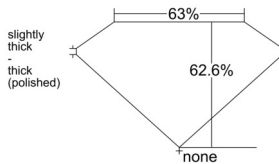

GIA®

FACSIMILE

GIA REPORT 6515855974

Verify this report at GIA.edu

GIA NATURAL DIAMOND DOSSIER®

April 14, 2025
GIA Report Number 6515855974
Shape and Cutting Style ..... **Modified Kite Step Cut**
Measurements ..... 7.40 x 4.22 x 2.64 mm

GRADING RESULTS

Carat Weight ..... 0.52 carat
Color Grade ..... G
Clarity Grade VS1

ADDITIONAL GRADING INFORMATION

Polish ..... Excellent
Symmetry ..... Excellent
Fluorescence ..... Faint
Clarity Characteristics ..... Feather
Inscription(s): GIA 6515855974

PROPORTIONS

Profile not to actual proportions

GRADING SCALES

GIA COLOR SCALE		GIA CLARITY SCALE			
COLORLESS	D	VERY VERY SLIGHTLY INCLUDED	FLAWLESS		
	E		INTERNALLY FLAWLESS		
	F	VERY SLIGHTLY INCLUDED	VVS₁		
	G		VVS₂		
	H		VS₁		
	NEAR COLORLESS	I	SLIGHTLY INCLUDED	VS₂	
		J		SI₁	
		FAINT	K	INCLUDED	SI₂
			L		I₁
			M		I₂
VERT LIGHT	N		INCLUDED	I₃	
	O				
	P				
	Q				
	R				
	S				
LIGHT	T				
	U				
	V				
	W				
	X				
Y					
Z