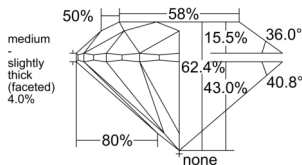

GIA®

FACSIMILE

GIA REPORT 6515907304

Verify this report at GIA.edu

GIA NATURAL DIAMOND DOSSIER®

April 18, 2025
GIA Report Number 6515907304
Shape and Cutting Style ..... Round Brilliant
Measurements ..... 4.75 - 4.78 x 2.97 mm

GRADING RESULTS

Carat Weight ..... 0.42 carat
Color Grade ..... E
Clarity Grade VS2
Cut Grade ..... Excellent

ADDITIONAL GRADING INFORMATION

Polish ..... Excellent
Symmetry ..... Excellent
Fluorescence ..... Strong Blue
Clarity Characteristics ..... Crystal
Inscription(s): GIA 6515907304

PROPORTIONS

GRADING SCALES

GIA COLOR SCALE

COLORESS	D
	E
	F
	G
	H
	I
	J
NEAR COLORESS	K
	L
FANIT	M
	N
	O
	P
VERY LIGHT	Q
	R
	S
	T
	U
	V
	W
	X
	Y
LIGHT	Z

GIA CLARITY SCALE

VERY VERY SLIGHTLY INCLUDED	FLAWLESS
	INTERNALLY FLAWLESS
VERY SLIGHTLY INCLUDED	VVS₁
	VVS₂
SLIGHTLY INCLUDED	VS₁
	VS₂
INCLUDED	SI₁
	SI₂
	I₁
	I₂
	I₃

GIA CUT SCALE

EXCELLENT
VERY GOOD
GOOD
FAIR
POOR