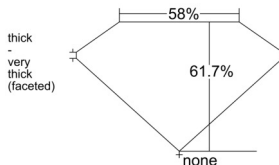

GIA®

FACSIMILE

GIA REPORT 6515973543

Verify this report at GIA.edu

GIA NATURAL DIAMOND DOSSIER®

April 24, 2025
GIA Report Number 6515973543
Shape and Cutting Style ..... Oval Brilliant
Measurements ..... 6.30 x 4.44 x 2.74 mm

GRADING RESULTS

Carat Weight ..... 0.50 carat
Color Grade ..... D
Clarity Grade VS1

ADDITIONAL GRADING INFORMATION

Polish ..... Excellent
Symmetry ..... Very Good
Fluorescence ..... Medium Blue
Clarity Characteristics..... Crystal, Needle, Pinpoint, Indented
Natural

Inscription(s): GIA 6515973543

PROPORTIONS

Profile not to actual proportions

GRADING SCALES

GIA COLOR SCALE		GIA CLARITY SCALE			
COLORLESS	D	VERY VERY SLIGHTLY INCLUDED	FLAWLESS		
	E		INTERNALLY FLAWLESS		
	F	VERY SLIGHTLY INCLUDED	VVS₁		
	G		VVS₂		
	H		VS₁		
	NEAR COLORLESS	I	SLIGHTLY INCLUDED	VS₂	
		J		SI₁	
		FAINT	K	INCLUDED	SI₂
			L		I₁
			M		I₂
VERT LIGHT	N	LIGHT	I₃		
	O				
	P				
	Q				
	R