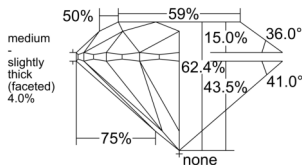

GIA®

FACSIMILE

GIA REPORT 6521038978

Verify this report at GIA.edu

GIA NATURAL DIAMOND DOSSIER®

May 02, 2025
GIA Report Number 6521038978
Shape and Cutting Style ..... Round Brilliant
Measurements ..... 5.89 - 5.92 x 3.68 mm

GRADING RESULTS

Carat Weight ..... 0.80 carat
Color Grade ..... G
Clarity Grade VS2
Cut Grade ..... Excellent

ADDITIONAL GRADING INFORMATION

Polish ..... Excellent
Symmetry ..... Excellent
Fluorescence ..... None
Clarity Characteristics ..... Cloud, Crystal
Inscription(s): GIA 6521038978

PROPORTIONS

GRADING SCALES

GIA COLOR SCALE	GIA CLARITY SCALE	GIA CUT SCALE	
D	FLAWLESS	EXCELLENT	
E	INTERNALLY FLAWLESS		
F		VVS₁	VERY GOOD
G	VVS₂		
H	VS₁	GOOD	
I	VS₂		
J	SI₁	FAIR	
K	SI₂		
L	I₁	POOR	
M	I₂		
N	I₃		
O			
P			
Q			
R			
S			
T			
U			
V			
W			
X			
Y			
Z