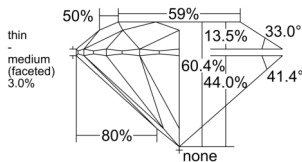

GIA®

FACSIMILE

GIA REPORT 6521701994

Verify this report at GIA.edu

GIA NATURAL DIAMOND DOSSIER®

July 05, 2025
GIA Report Number 6521701994
Shape and Cutting Style ..... Round Brilliant
Measurements ..... 5.15 - 5.17 x 3.12 mm

GRADING RESULTS

Carat Weight ..... 0.50 carat
Color Grade ..... E
Clarity Grade VS1
Cut Grade ..... Excellent

ADDITIONAL GRADING INFORMATION

Polish ..... Excellent
Symmetry ..... Excellent
Fluorescence ..... Strong Blue
Clarity Characteristics ..... Cloud
Inscription(s): GIA 6521701994

PROPORTIONS

GRADING SCALES

GIA COLOR SCALE	GIA CLARITY SCALE	GIA CUT SCALE	
D	FLAWLESS	EXCELLENT	
E	INTERNALLY FLAWLESS		
F		VVS₁	VERY GOOD
G	VVS₂		
H	VS₁	GOOD	
I	VS₂		
J	SI₁	FAIR	
K	SI₂		
L	I₁	POOR	
M	I₂		
N	I₃		
O			
P			
Q			
R			
S			
T			
U			
V			
W			
X			
Y			
Z