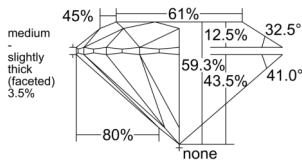

GIA®

FACSIMILE

GIA REPORT 6522005431

Verify this report at GIA.edu

GIA NATURAL DIAMOND DOSSIER®

May 06, 2025
GIA Report Number 6522005431
Shape and Cutting Style ..... Round Brilliant
Measurements ..... 5.77 - 5.80 x 3.43 mm

GRADING RESULTS

Carat Weight ..... 0.70 carat
Color Grade ..... D
Clarity Grade ..... Internally Flawless
Cut Grade ..... Excellent

ADDITIONAL GRADING INFORMATION

Polish ..... Excellent
Symmetry ..... Excellent
Fluorescence ..... Strong Blue
Clarity Characteristics ..... Minor Details of Polish
Inspection(s): GIA 6522005431

PROPORTIONS

Profile to actual proportions

GRADING SCALES

GIA COLOR SCALE	GIA CLARITY SCALE	GIA CUT SCALE
COLORESS	FLAWLESS	EXCELLENT
D	INTERNALLY FLAWLESS	
E	VVS₁	VERY GOOD
F		
G	VS₁	GOOD
H		
I	SI₁	FAIR
J		
K	I₁	POOR
L		
M	I₂	
N		
O	I₃	
P		
Q		
R		
S		
T		
U		
V		
W		
X		
Y		
Z