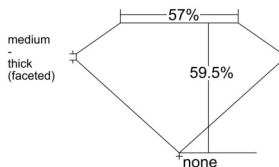

GIA®

FACSIMILE

GIA REPORT 6522110656

Verify this report at GIA.edu

GIA NATURAL DIAMOND DOSSIER®

May 09, 2025
GIA Report Number 6522110656
Shape and Cutting Style ..... Pear Brilliant
Measurements ..... 7.02 x 4.54 x 2.70 mm

GRADING RESULTS

Carat Weight ..... 0.51 carat
Color Grade ..... D
Clarity Grade VVS1

ADDITIONAL GRADING INFORMATION

Polish ..... Excellent
Symmetry ..... Excellent
Fluorescence ..... None
Clarity Characteristics..... Pinpoint, Internal Graining
Inscription(s): GIA 6522110656

PROPORTIONS

Profile not to actual proportions

GRADING SCALES

GIA COLOR SCALE		GIA CLARITY SCALE			
COLORLESS	D	VERY VERY SLIGHTLY INCLUDED	FLAWLESS		
	E		INTERNALLY FLAWLESS		
	F	VERY SLIGHTLY INCLUDED	VVS₁		
	G		VVS₂		
	H		VS₁		
	NEAR COLORLESS	I	SLIGHTLY INCLUDED	VS₂	
		J		SI₁	
		FAINT	K	INCLUDED	SI₂
			L		I₁
			M		I₂
VERT LIGHT	N	LIGHT	I₃		
	O				
	P				
	Q				
	R