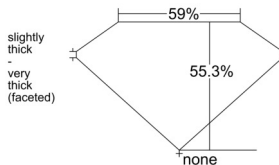

GIA®

FACSIMILE

GIA REPORT 6525072941

Verify this report at GIA.edu

GIA NATURAL DIAMOND DOSSIER®

May 06, 2025
GIA Report Number 6525072941
Shape and Cutting Style ..... Oval Brilliant
Measurements ..... 7.00 x 4.40 x 2.43 mm

GRADING RESULTS

Carat Weight ..... 0.50 carat
Color Grade ..... D
Clarity Grade VS2

ADDITIONAL GRADING INFORMATION

Polish ..... Excellent
Symmetry ..... Very Good
Fluorescence ..... None
Clarity Characteristics ..... Crystal, Feather
Inscription(s): GIA 6525072941

PROPORTIONS

Profile not to actual proportions

GRADING SCALES

GIA COLOR SCALE		GIA CLARITY SCALE			
COLORLESS	D	VERY VERY SLIGHTLY INCLUDED	FLAWLESS		
	E		INTERNALLY FLAWLESS		
	F	VERY SLIGHTLY INCLUDED	VS₁		
	G		VS₂		
	H		VS₁		
	NEAR COLORLESS	I	SLIGHTLY INCLUDED	SI₁	
		J		SI₂	
		FAINT	K	INCLUDED	I₁
			L		I₂
			M		I₃
VERT LIGHT	N				
	O				
	P				
	Q				
	R				
	S				
	T				
LIGHT	U				
	V				
	W				
	X				
Y					
Z