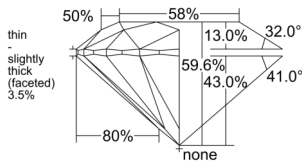

GIA®

FACSIMILE

GIA REPORT 6535119051

Verify this report at GIA.edu

GIA NATURAL DIAMOND DOSSIER®

August 12, 2025
GIA Report Number 6535119051
Shape and Cutting Style ..... Round Brilliant
Measurements ..... 5.16 - 5.20 x 3.09 mm

GRADING RESULTS

Carat Weight ..... 0.50 carat
Color Grade ..... E
Clarity Grade VVS1
Cut Grade ..... Excellent

ADDITIONAL GRADING INFORMATION

Polish ..... Excellent
Symmetry ..... Excellent
Fluorescence ..... None
Clarity Characteristics..... Internal Graining, Surface Graining
Inscription(s): GIA 6535119051

PROPORTIONS

Profile to actual proportions

GRADING SCALES

GIA COLOR SCALE	GIA CLARITY SCALE	GIA CUT SCALE
COLORESS	FLAWLESS	EXCELLENT
D	INTERNALLY FLAWLESS	
E	VVS₁	VERY GOOD
F		
G	VS₁	GOOD
H		
I	SI₁	FAIR
J		
K	I₁	POOR
L		
M	I₂	
N		
O	I₃	
P		
Q		
R		
S		
T		
U		
V		
W		
X		
Y		
Z