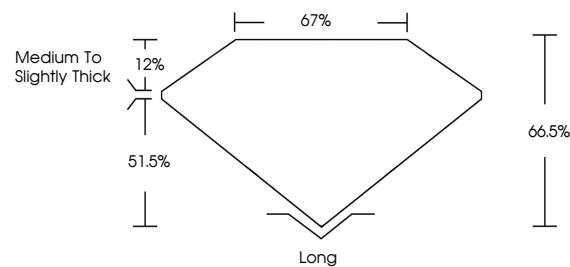

ELECTRONIC COPY

674514239
Report verification at igi.org

January 16, 2025
IGI Report Number **674514239**
Description **NATURAL DIAMOND**
Shape and Cutting Style **EMERALD CUT**
Measurements **7.77 X 4.89 X 3.25 MM**

IGI

January 16, 2025
IGI Report No 674514239
EMERALD CUT
7.77 X 4.89 X 3.25 MM
1.22 CARAT
K
Color Grade
VS 1
VERY GOOD
66.6%
67%
Medium To Slightly Thick
Long
EXCELLENT
EXCELLENT
NONE
(IGI) 674514239

DIAMOND REPORT

January 16, 2025
IGI Report Number **674514239**
Description **NATURAL DIAMOND**
Shape and Cutting Style **EMERALD CUT**
Measurements **7.77 X 4.89 X 3.25 MM**

GRADING RESULTS

Carat Weight **1.22 CARAT**
Color Grade **K**
Clarity Grade **VS 1**
Cut Grade **VERY GOOD**

ADDITIONAL GRADING INFORMATION

Polish **EXCELLENT**
Symmetry **EXCELLENT**
Fluorescence **NONE**
Inscription(s) **(IGI) 674514239**

PROPORTIONS

Sample Image Used

CLARITY CHARACTERISTICS

KEY TO SYMBOLS

Red symbols indicate internal characteristics.
Green symbols indicate external characteristics.