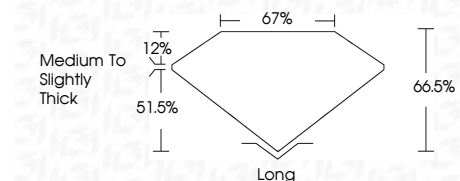

ELECTRONIC COPY

674514239
Report verification at igi.org

January 16, 2025
IGI Report Number **674514239**
Description **NATURAL DIAMOND**
Shape and Cutting Style **EMERALD CUT**
Measurements **7.77 X 4.89 X 3.25 MM**

GRADING RESULTS

Carat Weight **1.22 CARAT**
Color Grade **K**
Clarity Grade **VS 1**
Cut Grade **VERY GOOD**

ADDITIONAL GRADING INFORMATION

Polish **EXCELLENT**
Symmetry **EXCELLENT**
Fluorescence **NONE**
Inscription(s) **(IGI) 674514239**

IGI

January 16, 2025
IGI Report No 674514239
EMERALD CUT
7.77 X 4.89 X 3.25 MM
1.22 CARAT
K
Color Grade
VS 1
VERY GOOD
66.6%
67%
Medium To Slightly Thick
Long
EXCELLENT
EXCELLENT
NONE
(IGI) 674514239

DIAMOND REPORT

January 16, 2025
IGI Report Number **674514239**
Description **NATURAL DIAMOND**
Shape and Cutting Style **EMERALD CUT**
Measurements **7.77 X 4.89 X 3.25 MM**

GRADING RESULTS

Carat Weight **1.22 CARAT**
Color Grade **K**
Clarity Grade **VS 1**
Cut Grade **VERY GOOD**