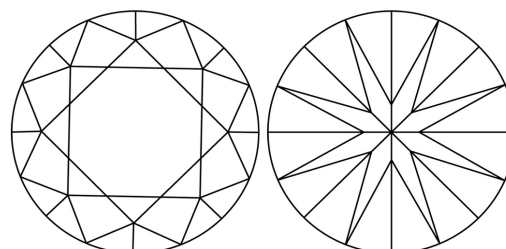

Description **NATURAL DIAMOND**

Shape and Cutting Style **ROUND BRILLIANT**

Measurements **8.68 - 8.76 X 5.48 MM**

GRADING RESULTS

Carat Weight **2.60 CARATS**

Color Grade **J**

Clarity Grade **INTERNALLY FLAWLESS**

Cut Grade **EXCELLENT**

ADDITIONAL GRADING INFORMATION

Polish **EXCELLENT**

Symmetry **EXCELLENT**

Fluorescence **NONE**

Inscription(s) **678538847**

PROPORTIONS

Sample Image Used

CLARITY CHARACTERISTICS

KEY TO SYMBOLS

Red symbols indicate internal characteristics.
Green symbols indicate external characteristics.

COLOR

D - F	G - J	K - M	N - R	S - Z	FANCY
Colorless	Near Colorless	Slightly Tinted	Very Light Color	Light Color	