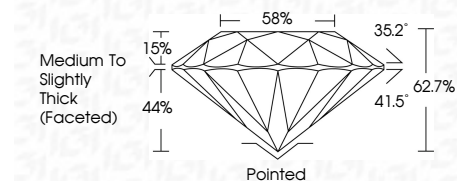

Description **NATURAL DIAMOND**

Shape and Cutting Style **ROUND BRILLIANT**

Measurements **8.68 - 8.76 X 5.48 MM**

GRADING RESULTS

Carat Weight **2.60 CARATS**

Color Grade **J**

Clarity Grade **INTERNALLY FLAWLESS**

CLARITY CHARACTERISTICS

KEY TO SYMBOLS

Red symbols indicate internal characteristics.
Green symbols indicate external characteristics.

COLOR

D - F	G - J	K - M	N - R	S - Z	FANCY
Colorless	Near Colorless	Slightly Tinted	Very Light Color	Light Color	

CLARITY

IF	VVS ¹⁻²	VS ¹⁻²	SI ¹⁻²	I ¹⁻³
Internally Flawless	Very Very Slightly Included	Very Slightly Included	Slightly Included	Included

ADDITIONAL GRADING INFORMATION

Polish **EXCELLENT**

Symmetry **EXCELLENT**