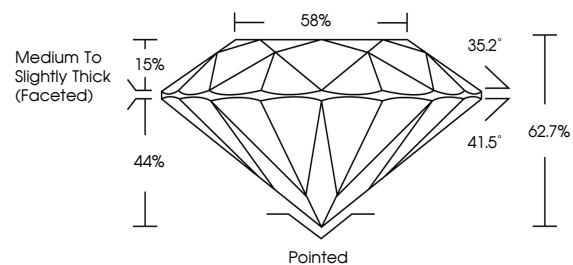

ELECTRONIC COPY

678538847
Report verification at igi.org

February 22, 2025

IGI Report Number **678538847**

Description **NATURAL DIAMOND**

Shape and Cutting Style **ROUND BRILLIANT**

Measurements **8.68 - 8.76 X 5.48 MM**

Description **NATURAL DIAMOND**

Shape and Cutting Style **ROUND BRILLIANT**

Measurements **8.68 - 8.76 X 5.48 MM**

GRADING RESULTS

Carat Weight **2.60 CARATS**

Color Grade **J**

Clarity Grade **INTERNALLY FLAWLESS**

Cut Grade **EXCELLENT**

ADDITIONAL GRADING INFORMATION

Polish **EXCELLENT**

Symmetry **EXCELLENT**

Fluorescence **NONE**

Inscription(s) **678538847**

PROPORTIONS

Sample Image Used

CLARITY CHARACTERISTICS

KEY TO SYMBOLS

Red symbols indicate internal characteristics.
Green symbols indicate external characteristics.

COLOR

D - F	G - J	K - M	N - R	S - Z	FANCY
Colorless	Near Colorless	Slightly Tinted	Very Light Color	Light Color	