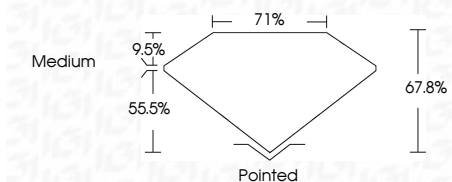

ELECTRONIC COPY

683576294
Report verification at igi.org

June 12, 2025
IGI Report Number **683576294**
Description **NATURAL DIAMOND**
Shape and Cutting Style **PRINCESS CUT**
Measurements **6.47 X 6.42 X 4.35 MM**

GRADING RESULTS

Carat Weight **1.51 CARAT**
Color Grade **I**
Clarity Grade **SI 1**
Cut Grade **EXCELLENT**

ADDITIONAL GRADING INFORMATION

Polish **EXCELLENT**
Symmetry **VERY GOOD**
Fluorescence **NONE**
Inscription(s) **IGI 683576294**

IGI

June 12, 2025
IGI Report No. 683576294
PRINCESS CUT
6.47 X 6.42 X 4.35 MM
1.51 CARAT
I
SI 1
EXCELLENT
67.8%
71%
Medium
Pointed
EXCELLENT
VERY GOOD
NONE
IGI 683576294

DIAMOND REPORT

June 12, 2025
IGI Report Number **683576294**
Description **NATURAL DIAMOND**
Shape and Cutting Style **PRINCESS CUT**
Measurements **6.47 X 6.42 X 4.35 MM**