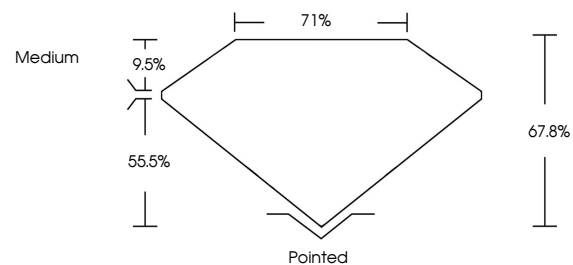

GRADING RESULTS

Carat Weight **1.51 CARAT**
Color Grade **I**
Clarity Grade **SI 1**
Cut Grade **EXCELLENT**

ADDITIONAL GRADING INFORMATION

Polish **EXCELLENT**
Symmetry **VERY GOOD**
Fluorescence **NONE**
Inscription(s) **IGI 683576294**

IGI

June 12, 2025
IGI Report No. 683576294
PRINCESS CUT
6.47 X 6.42 X 4.35 MM
1.51 CARAT
I
SI 1
EXCELLENT
67.8%
71%
Medium
Pointed
EXCELLENT
VERY GOOD
NONE
IGI 683576294

DIAMOND REPORT

June 12, 2025
IGI Report Number **683576294**
Description **NATURAL DIAMOND**
Shape and Cutting Style **PRINCESS CUT**
Measurements **6.47 X 6.42 X 4.35 MM**

PROPORTIONS

CLARITY CHARACTERISTICS

KEY TO SYMBOLS

Red symbols indicate internal characteristics.
Green symbols indicate external characteristics.

Sample Image Used

COLOR

D - F	G - J	K - M	N - R	S - Z	FANCY
Colorless	Near Colorless	Slightly Tinted	Very Light Color	Light Color	