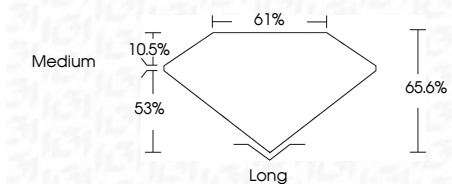

ELECTRONIC COPY

704514994
Report verification at igi.org

July 4, 2025
IGI Report Number **704514994**
Description **NATURAL DIAMOND**
Shape and Cutting Style **EMERALD CUT**
Measurements **8.31 X 5.79 X 3.80 MM**

GRADING RESULTS

Carat Weight **1.70 CARAT**
Color Grade **J**
Clarity Grade **VS 1**
Cut Grade **VERY GOOD**

ADDITIONAL GRADING INFORMATION

Polish **EXCELLENT**
Symmetry **EXCELLENT**
Fluorescence **NONE**
Inscription(s) **IGI 704514994**

IGI

July 4, 2025
IGI Report No 704514994
EMERALD CUT
8.31 X 5.79 X 3.80 MM
Carat Weight **1.70 CARAT**
Color Grade **J**
Clarity Grade **VS 1**
Depth **66.6%**
Table **61%**
Girdle **Medium**
Culet **Long**
Polish **EXCELLENT**
Symmetry **EXCELLENT**
Fluorescence **NONE**
Inscription(s) **IGI 704514994**

DIAMOND REPORT

July 4, 2025
IGI Report Number **704514994**
Description **NATURAL DIAMOND**
Shape and Cutting Style **EMERALD CUT**
Measurements **8.31 X 5.79 X 3.80 MM**

GRADING RESULTS

Carat Weight **1.70 CARAT**
Color Grade **J**
Clarity Grade **VS 1**
Cut Grade **VERY GOOD**