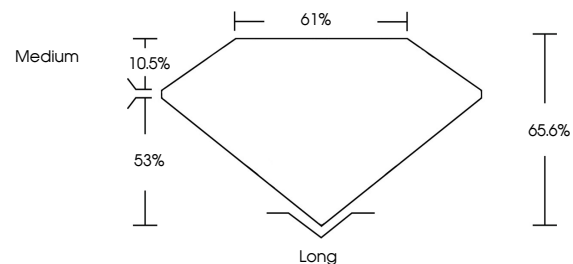

ELECTRONIC COPY

704514994
Report verification at igi.org

July 4, 2025
IGI Report Number **704514994**
Description **NATURAL DIAMOND**
Shape and Cutting Style **EMERALD CUT**
Measurements **8.31 X 5.79 X 3.80 MM**

IGI

July 4, 2025
IGI Report No 704514994
EMERALD CUT
8.31 X 5.79 X 3.80 MM
Carat Weight **1.70 CARAT**
Color Grade **J**
Clarity Grade **VS 1**
Depth **66.6%**
Table **61%**
Girdle **Medium**
Culet **Long**
Polish **EXCELLENT**
Symmetry **EXCELLENT**
Fluorescence **NONE**
Inscription(s) **IGI 704514994**

DIAMOND REPORT

July 4, 2025
IGI Report Number **704514994**
Description **NATURAL DIAMOND**
Shape and Cutting Style **EMERALD CUT**
Measurements **8.31 X 5.79 X 3.80 MM**

GRADING RESULTS

Carat Weight **1.70 CARAT**
Color Grade **J**
Clarity Grade **VS 1**
Cut Grade **VERY GOOD**

ADDITIONAL GRADING INFORMATION

Polish **EXCELLENT**
Symmetry **EXCELLENT**
Fluorescence **NONE**
Inscription(s) **IGI 704514994**

PROPORTIONS

Sample Image Used

CLARITY CHARACTERISTICS

KEY TO SYMBOLS

Red symbols indicate internal characteristics.
Green symbols indicate external characteristics.