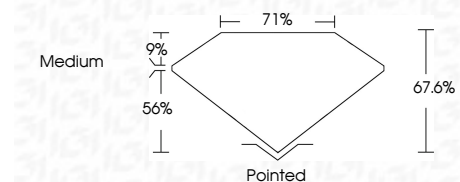

ELECTRONIC COPY

705538964
Report verification at igi.org

August 26, 2025
IGI Report Number **705538964**
Description **NATURAL DIAMOND**
Shape and Cutting Style **PRINCESS CUT**
Measurements **8.13 X 7.96 X 5.38 MM**

GRADING RESULTS
Carat Weight **2.91 CARATS**
Color Grade **I**
Clarity Grade **VS 1**
Cut Grade **EXCELLENT**

ADDITIONAL GRADING INFORMATION
Polish **EXCELLENT**
Symmetry **EXCELLENT**
Fluorescence **NONE**
Inscription(s) **IGI 705538964**

August 26, 2025
IGI Report No. 705538964
PRINCESS CUT
8.13 X 7.96 X 5.38 MM
2.91 CARATS
I
VS 1
EXCELLENT
67.6%
71%
Medium
Pointed
EXCELLENT
EXCELLENT
NONE
IGI 705538964

DIAMOND REPORT

August 26, 2025
IGI Report Number **705538964**
Description **NATURAL DIAMOND**
Shape and Cutting Style **PRINCESS CUT**
Measurements **8.13 X 7.96 X 5.38 MM**