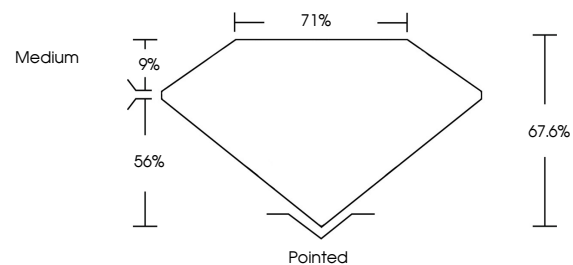

GRADING RESULTS
Carat Weight **2.91 CARATS**
Color Grade **I**
Clarity Grade **VS 1**
Cut Grade **EXCELLENT**

ADDITIONAL GRADING INFORMATION
Polish **EXCELLENT**
Symmetry **EXCELLENT**
Fluorescence **NONE**
Inscription(s) **IGI 705538964**

August 26, 2025
IGI Report No. 705538964
PRINCESS CUT
8.13 X 7.96 X 5.38 MM
2.91 CARATS
I
VS 1
EXCELLENT
67.6%
71%
Medium
Pointed
EXCELLENT
EXCELLENT
NONE
IGI 705538964

DIAMOND REPORT

August 26, 2025
IGI Report Number **705538964**
Description **NATURAL DIAMOND**
Shape and Cutting Style **PRINCESS CUT**
Measurements **8.13 X 7.96 X 5.38 MM**

PROPORTIONS

CLARITY CHARACTERISTICS

KEY TO SYMBOLS

Red symbols indicate internal characteristics.
Green symbols indicate external characteristics.

Sample Image Used

COLOR

D - F	G - J	K - M	N - R	S - Z	FANCY
Colorless	Near Colorless	Slightly Tinted	Very Light Color	Light Color	