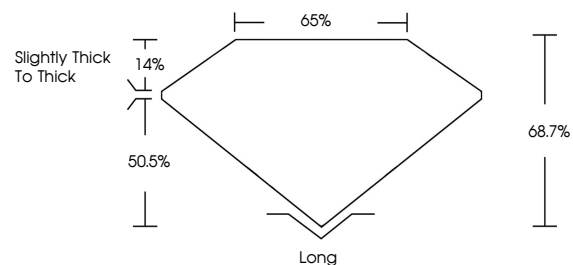

PROPORTIONS