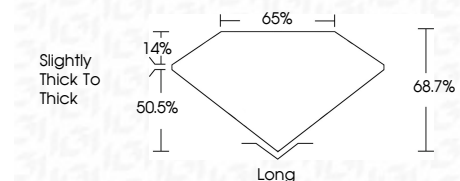

ELECTRONIC COPY

706525223
Report verification at igi.org

June 5, 2025
IGI Report Number **706525223**
Description **NATURAL DIAMOND**
Shape and Cutting Style **EMERALD CUT**
Measurements **9.15 X 6.42 X 4.41 MM**

GRADING RESULTS

Carat Weight **2.71 CARATS**
Color Grade **K**
Clarity Grade **VVS 1**
Cut Grade **VERY GOOD**

ADDITIONAL GRADING INFORMATION

Polish **EXCELLENT**
Symmetry **EXCELLENT**
Fluorescence **NONE**
Inscription(s) **(IGI) 706525223**

IGI

June 5, 2025
IGI Report No. 706525223
EMERALD CUT
9.15 X 6.42 X 4.41 MM
2.71 CARATS
K
VVS 1
VERY GOOD
68.7%
65%
Slightly thick to thick
Long
EXCELLENT
EXCELLENT
NONE
(IGI) 706525223

DIAMOND REPORT

June 5, 2025
IGI Report Number **706525223**
Description **NATURAL DIAMOND**
Shape and Cutting Style **EMERALD CUT**
Measurements **9.15 X 6.42 X 4.41 MM**