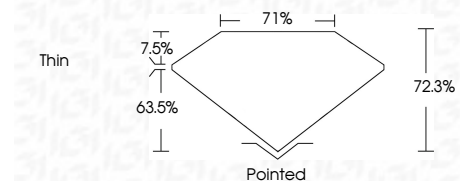

**ELECTRONIC COPY**

722515018  
Report verification at [igi.org](http://igi.org)

July 17, 2025  
IGI Report Number **722515018**  
Description **NATURAL DIAMOND**  
Shape and Cutting Style **PRINCESS CUT**  
Measurements **8.68 X 8.51 X 6.15 MM**

**GRADING RESULTS**  
Carat Weight **3.42 CARATS**  
Color Grade **I**  
Clarity Grade **VVS 2**  
Cut Grade **VERY GOOD**

**ADDITIONAL GRADING INFORMATION**  
Polish **EXCELLENT**  
Symmetry **EXCELLENT**  
Fluorescence **NONE**  
Inscription(s) **IGI 722515018**

July 17, 2025  
IGI Report No 722515018  
**PRINCESS CUT**  
8.68 X 8.51 X 6.15 MM  
3.42 CARATS  
I  
VVS 2  
VERY GOOD  
72.3%  
71%  
Thin  
Pointed  
EXCELLENT  
EXCELLENT  
NONE  
IGI 722515018

**DIAMOND REPORT**

July 17, 2025  
IGI Report Number **722515018**  
Description **NATURAL DIAMOND**  
Shape and Cutting Style **PRINCESS CUT**  
Measurements **8.68 X 8.51 X 6.15 MM**

**GRADING RESULTS**  
Carat Weight **3.42 CARATS**  
Color Grade **I**  
Clarity Grade **VVS 2**  
Cut Grade **VERY GOOD**