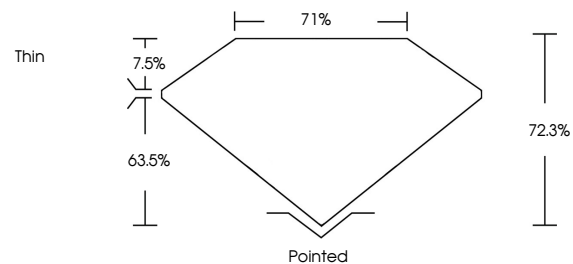

PROPORTIONS