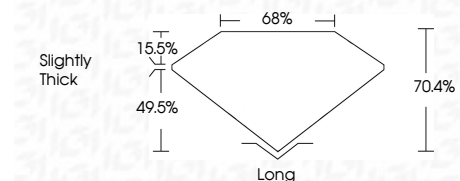

ELECTRONIC COPY

723525331
Report verification at igi.org

August 12, 2025
IGI Report Number **723525331**
Description **NATURAL DIAMOND**
Shape and Cutting Style **EMERALD CUT**
Measurements **7.11 X 5.03 X 3.54 MM**

GRADING RESULTS

Carat Weight **1.30 CARAT**
Color Grade **K**
Clarity Grade **VS 1**
Cut Grade **VERY GOOD**

ADDITIONAL GRADING INFORMATION

Polish **EXCELLENT**
Symmetry **EXCELLENT**
Fluorescence **VERY SLIGHT**
Inscription(s) **(IGI) 723525331**

IGI

August 12, 2025
IGI Report No 723525331
EMERALD CUT
1.30 CARAT **K**
Color Grade **VS 1**
Clarity Grade **VERY GOOD**
Depth **70.4%**
Table **68%**
Girdle **Slightly Thick**
Long **EXCELLENT**
Polish **EXCELLENT**
Symmetry **EXCELLENT**
Fluorescence **VERY SLIGHT**
Inscription(s) **(IGI) 723525331**

DIAMOND REPORT

August 12, 2025
IGI Report Number **723525331**
Description **NATURAL DIAMOND**
Shape and Cutting Style **EMERALD CUT**
Measurements **7.11 X 5.03 X 3.54 MM**

GRADING RESULTS

Carat Weight **1.30 CARAT**
Color Grade **K**
Clarity Grade **VS 1**
Cut Grade **VERY GOOD**