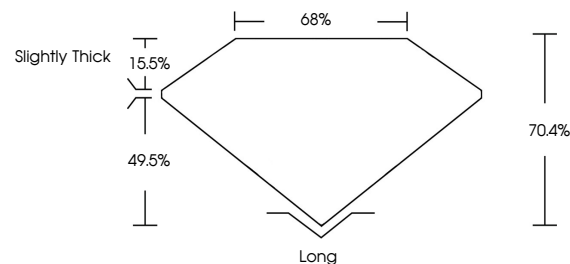

GRADING RESULTS

Carat Weight **1.30 CARAT**
Color Grade **K**
Clarity Grade **VS 1**
Cut Grade **VERY GOOD**

ADDITIONAL GRADING INFORMATION

Polish **EXCELLENT**
Symmetry **EXCELLENT**
Fluorescence **VERY SLIGHT**
Inscription(s) **(IGI) 723525331**

IGI

August 12, 2025
IGI Report No 723525331
EMERALD CUT
1.30 CARAT **K**
Color Grade **VS 1**
Clarity Grade **VERY GOOD**
Depth **70.4%**
Table **68%**
Girdle **Slightly Thick**
Long **EXCELLENT**
Polish **EXCELLENT**
Symmetry **EXCELLENT**
Fluorescence **VERY SLIGHT**
Inscription(s) **(IGI) 723525331**

DIAMOND REPORT

August 12, 2025
IGI Report Number **723525331**
Description **NATURAL DIAMOND**
Shape and Cutting Style **EMERALD CUT**
Measurements **7.11 X 5.03 X 3.54 MM**

GRADING RESULTS

Carat Weight **1.30 CARAT**
Color Grade **K**
Clarity Grade **VS 1**
Cut Grade **VERY GOOD**

ADDITIONAL GRADING INFORMATION

Polish **EXCELLENT**
Symmetry **EXCELLENT**
Fluorescence **VERY SLIGHT**
Inscription(s) **(IGI) 723525331**

PROPORTIONS

CLARITY CHARACTERISTICS

KEY TO SYMBOLS

Red symbols indicate internal characteristics.
Green symbols indicate external characteristics.