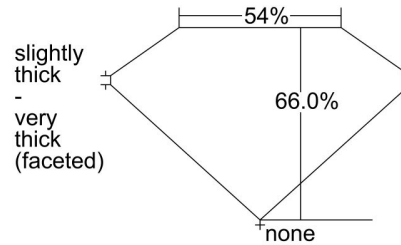

**GIA NATURAL DIAMOND GRADING REPORT**

December 18, 2018  
 GIA Report Number ..... 7318393901  
 Shape and Cutting Style ..... Pear Brilliant  
 Measurements ..... 8.53 x 5.74 x 3.79 mm

**GRADING RESULTS**

Carat Weight ..... 1.11 carat  
 Color Grade ..... M  
 Clarity Grade ..... I1

**ADDITIONAL GRADING INFORMATION**

Polish ..... Very Good  
 Symmetry ..... Very Good  
 Fluorescence ..... Medium Blue  
 Inscription(s): GIA 7318393901  
**Comments:** Pinpoints are not shown.

**PROPORTIONS**

Profile not to actual proportions

**CLARITY CHARACTERISTICS**

**KEY TO SYMBOLS\***

- Crystal

**GRADING SCALES**

GIA COLOR SCALE		GIA CLARITY SCALE	
COLOURLESS	D	VERY VERY SLIGHTLY INCLUDED	FLAWLESS
	E		INTERNALLY FLAWLESS
	F		VVS <sub>1</sub>
NEAR COLOURLESS	G	VERY SLIGHTLY INCLUDED	VVS <sub>2</sub>
	H		VS <sub>1</sub>
	I		VS <sub>2</sub>
FANT	J	SLIGHTLY INCLUDED	SI <sub>1</sub>
	K		SI <sub>2</sub>
	L		I <sub>1</sub>
VERY LIGHT	M	INCLUDED	I <sub>2</sub>
	N		I <sub>3</sub>
	O		
LIGHT	P		
	Q		
	R		
	S		
	T		
	U		
	V		
	W		
	X		
	Y		
Z			