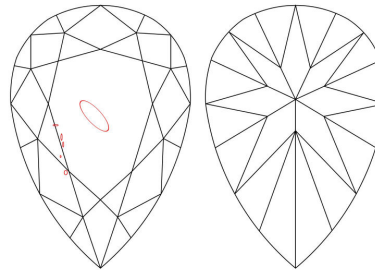

**GIA NATURAL DIAMOND GRADING REPORT**

December 18, 2018  
 GIA Report Number ..... 7318393901  
 Shape and Cutting Style ..... Pear Brilliant  
 Measurements ..... 8.53 x 5.74 x 3.79 mm

**GRADING RESULTS**

Carat Weight ..... 1.11 carat  
 Color Grade ..... M  
 Clarity Grade ..... I1

**ADDITIONAL GRADING INFORMATION**

Polish ..... Very Good  
 Symmetry ..... Very Good  
 Fluorescence ..... Medium Blue  
 Inscription(s): GIA 7318393901  
**Comments:** Pinpoints are not shown.

**PROPORTIONS**

Profile not to actual proportions

**CLARITY CHARACTERISTICS**

**KEY TO SYMBOLS\***

- Crystal

**GRADING SCALES**

GIA COLOR SCALE		GIA CLARITY SCALE	
COLOURLESS	D	VERY VERY SLIGHTLY INCLUDED	FLAWLESS
	E		INTERNALLY FLAWLESS
	F		VVS <sub>1</sub>
NEAR COLOURLESS	G	VERY SLIGHTLY INCLUDED	VVS <sub>2</sub>
	H		VS <sub>1</sub>
	I		VS <sub>2</sub>
FANT	J	SLIGHTLY INCLUDED	SI <sub>1</sub>
	K		SI <sub>2</sub>
	L		I <sub>1</sub>
VERY LIGHT	M	INCLUDED	I <sub>2</sub>
	N		I <sub>3</sub>
	O		
LIGHT	P		
	Q		
	R		
	S		
	T		
	U		
	V		
	W		
	X		
	Y		
Z			

THE SECURITY FEATURES IN THIS DOCUMENT, INCLUDING THE HOLOGRAM, SECURITY SCREEN AND MICROPRINT LINES, IN ADDITION TO THOSE NOT LISTED, EXCEED DOCUMENT SECURITY INDUSTRY GUIDELINES.

\* Red symbols denote internal characteristics (inclusions). Green or black symbols denote external characteristics (blemishes). Diagram is an approximate representation of the diamond, and symbols shown indicate type, position, and approximate size of clarity characteristics. All clarity characteristics may not be shown. Details of finish are not shown.