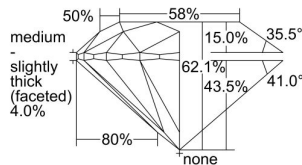

GIA®

FACSIMILE

GIA REPORT

7322187361

Verify this report at GIA.edu

GIA NATURAL DIAMOND DOSSIER®

March 06, 2019
GIA Report Number 7322187361
Shape and Cutting Style ..... Round Brilliant
Measurements ..... 5.74 - 5.75 x 3.57 mm

GRADING RESULTS

Carat Weight ..... 0.72 carat
Color Grade ..... S to T Range
Clarity Grade VS2
Cut Grade ..... Excellent

ADDITIONAL GRADING INFORMATION

Polish ..... Excellent
Symmetry ..... Excellent
Fluorescence ..... Faint
Clarity Characteristics ..... Crystal, Cloud
Inscription(s): GIA 7322187361

PROPORTIONS

Profile to actual proportions

GRADING SCALES

GIA COLOR SCALE

COLORED	D
	E
	F
	G
	H
	I
	J
NEAR COLORLESS	K
	L
FAIN	M
	N
	O
	P
VERY LIGHT	Q
	R
	S
	T
	U
	V
	W
	X
	Y
LIGHT	Z

GIA CLARITY SCALE

VERY VERY SLIGHTLY INCLUDED	FLAWLESS
	INTERNALLY FLAWLESS
VERY SLIGHTLY INCLUDED	VVS₁
	VVS₂
SLIGHTLY INCLUDED	VS₁
	VS₂
INCLUDED	SI₁
	SI₂
	I₁
	I₂
	I₃

GIA CUT SCALE

EXCELLENT
VERY GOOD
GOOD
FAIR
POOR