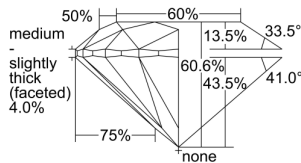

GIA®

FACSIMILE

GIA REPORT 7398769622

Verify this report at GIA.edu

GIA NATURAL DIAMOND DOSSIER®

August 06, 2021
GIA Report Number **7398769622**
Shape and Cutting Style ..... **Round Brilliant**
Measurements ..... **5.11 - 5.13 x 3.10 mm**

GRADING RESULTS

Carat Weight ..... **0.50 carat**
Color Grade ..... **H**
Clarity Grade **S11**
Cut Grade ..... **Excellent**

ADDITIONAL GRADING INFORMATION

Polish ..... **Excellent**
Symmetry ..... **Excellent**
Fluorescence ..... **None**
Clarity Characteristics..... **Cloud, Crystal, Feather**
Inscription(s): **GIA 7398769622**

PROPORTIONS

Profile to actual proportions

GRADING SCALES

GIA COLOR SCALE	GIA CLARITY SCALE	GIA CUT SCALE	
D	FLAWLESS	EXCELLENT	
E	INTERNALLY FLAWLESS		
F		VVS₁	VERY GOOD
G	VVS₂		
H	VS₁	GOOD	
I	VS₂		
J	S1₁	FAIR	
K	S1₂		
L	I₁	POOR	
M	I₂		
N	I₃		
O			
P			
Q			
R			
S			
T			
U			
V			
W			
X			
Y			
Z