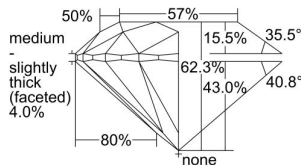

GIA®

FACSIMILE

GIA REPORT 7418364427

Verify this report at GIA.edu

GIA NATURAL DIAMOND DOSSIER®

November 24, 2021
GIA Report Number **7418364427**
Shape and Cutting Style ..... **Round Brilliant**
Measurements ..... **4.25 - 4.28 x 2.66 mm**

GRADING RESULTS

Carat Weight ..... **0.30 carat**
Color Grade ..... **I**
Clarity Grade **VS2**
Cut Grade ..... **Excellent**

ADDITIONAL GRADING INFORMATION

Polish ..... **Excellent**
Symmetry ..... **Excellent**
Fluorescence ..... **None**
Clarity Characteristics..... **Crystal, Feather, Cloud**
Inscription(s): **GIA 7418364427**

PROPORTIONS

Profile to actual proportions

GRADING SCALES

GIA COLOR SCALE

COLORED	D
	E
	F
	G
	H
	I
	J
NEAR COLORLESS	K
	L
Faint	M
	N
	O
	P
Very Light	R
	S
	T
	U
	V
Light	W
	X
	Y
	Z

GIA CLARITY SCALE

VERY VERY SLIGHTLY INCLUDED	FLAWLESS
	INTERNALLY FLAWLESS
VERY SLIGHTLY INCLUDED	VVS₁
	VVS₂
SLIGHTLY INCLUDED	VS₁
	VS₂
INCLUDED	SI₁
	SI₂
	I₁
	I₂
	I₃

GIA CUT SCALE

EXCELLENT
VERY GOOD
GOOD
FAIR
POOR