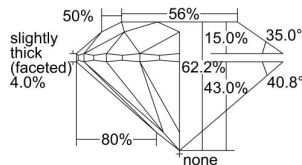

GIA®

FACSIMILE

GIA REPORT

7446140651

Verify this report at GIA.edu

GIA NATURAL DIAMOND DOSSIER®

July 25, 2022
GIA Report Number **7446140651**
Shape and Cutting Style ..... **Round Brilliant**
Measurements ..... **4.87 - 4.90 x 3.04 mm**

GRADING RESULTS

Carat Weight ..... **0.45 carat**
Color Grade ..... **I**
Clarity Grade **VS1**
Cut Grade ..... **Excellent**

ADDITIONAL GRADING INFORMATION

Polish ..... **Excellent**
Symmetry ..... **Excellent**
Fluorescence ..... **None**
Clarity Characteristics..... **Crystal, Feather, Needle**
Inscription(s): **GIA 7446140651**

PROPORTIONS

Profile to actual proportions