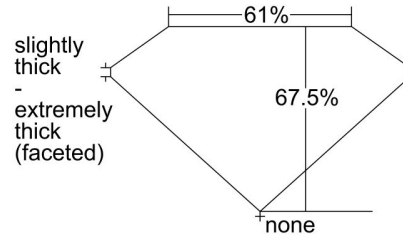

GIA NATURAL DIAMOND GRADING REPORT

October 31, 2022  
 GIA Report Number ..... 7446943774  
 Shape and Cutting Style ..... Cushion Modified Brilliant  
 Measurements ..... 6.83 x 6.05 x 4.09 mm

GRADING RESULTS

Carat Weight ..... 1.51 carat  
 Color Grade ..... K  
 Clarity Grade ..... SI1

ADDITIONAL GRADING INFORMATION

Polish ..... Very Good  
 Symmetry ..... Very Good  
 Fluorescence ..... None  
 Inscription(s): GIA 7446943774  
 Comments: Pinpoints are not shown.

PROPORTIONS

Profile not to actual proportions

CLARITY CHARACTERISTICS

KEY TO SYMBOLS\*

- Crystal
- ~ Feather
- ∖ Needle

\* Red symbols denote internal characteristics (inclusions). Green or black symbols denote external characteristics (blemishes). Diagram is an approximate representation of the diamond, and symbols shown indicate type, position, and approximate size of clarity characteristics. All clarity characteristics may not be shown. Details of finish are not shown.