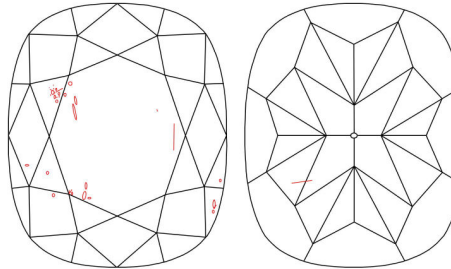

GIA NATURAL DIAMOND GRADING REPORT

October 31, 2022  
 GIA Report Number ..... 7446943774  
 Shape and Cutting Style ..... Cushion Modified Brilliant  
 Measurements ..... 6.83 x 6.05 x 4.09 mm

GRADING RESULTS

Carat Weight ..... 1.51 carat  
 Color Grade ..... K  
 Clarity Grade ..... SI1

ADDITIONAL GRADING INFORMATION

Polish ..... Very Good  
 Symmetry ..... Very Good  
 Fluorescence ..... None  
 Inscription(s): GIA 7446943774  
 Comments: Pinpoints are not shown.

PROPORTIONS

Profile not to actual proportions

CLARITY CHARACTERISTICS

KEY TO SYMBOLS\*

- Crystal
- ~ Feather
- ∖ Needle

\* Red symbols denote internal characteristics (inclusions). Green or black symbols denote external characteristics (blemishes). Diagram is an approximate representation of the diamond, and symbols shown indicate type, position, and approximate size of clarity characteristics. All clarity characteristics may not be shown. Details of finish are not shown.