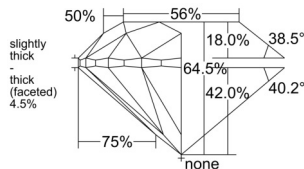

GIA®

FACSIMILE

GIA REPORT

7456996935

Verify this report at GIA.edu

GIA NATURAL DIAMOND DOSSIER®

April 07, 2025
GIA Report Number 7456996935
Shape and Cutting Style ..... Round Brilliant
Measurements ..... 4.76 - 4.79 x 3.08 mm

GRADING RESULTS

Carat Weight ..... 0.45 carat
Color Grade ..... J
Clarity Grade VS1
Cut Grade ..... Very Good

ADDITIONAL GRADING INFORMATION

Polish ..... Excellent
Symmetry ..... Excellent
Fluorescence ..... None
Clarity Characteristics ..... Crystal, Cloud
Inscription(s): GIA 7456996935

PROPORTIONS

Profile to actual proportions