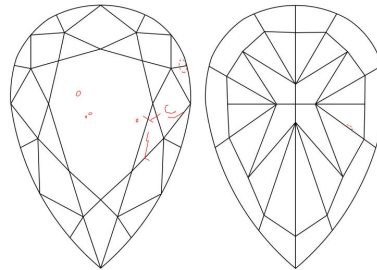

GIA NATURAL DIAMOND GRADING REPORT

March 13, 2023
GIA Report Number 7468000274
Shape and Cutting Style Pear Modified Brilliant
Measurements 9.37 x 5.92 x 3.81 mm

GRADING RESULTS

Carat Weight 1.38 carat
Color Grade K, Faint Brown
Clarity Grade SI1

CLARITY CHARACTERISTICS

KEY TO SYMBOLS*

- Crystal
- Feather
- ⊙ Cloud

* Red symbols denote internal characteristics (inclusions). Green or black symbols denote external characteristics (blemishes). Diagram is an approximate representation of the diamond, and symbols shown indicate type, position, and approximate size of clarity characteristics. All clarity characteristics may not be shown. Details of finish are not shown.