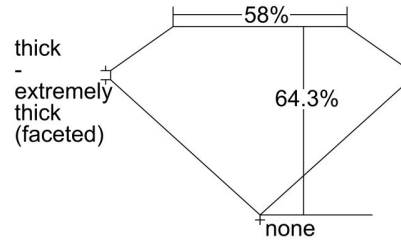

PROPORTIONS

Profile not to actual proportions