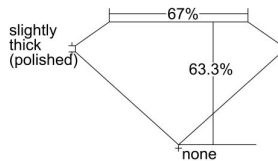

GIA®

FACSIMILE

GIA REPORT 7486975238

Verify this report at GIA.edu

GIA NATURAL DIAMOND DOSSIER®

April 02, 2024
GIA Report Number **7486975238**
Shape and Cutting Style ..... **Cut-Cornered Rectangular Modified Brilliant**
Measurements ..... **6.22 x 4.51 x 2.85 mm**

GRADING RESULTS

Carat Weight ..... **0.70 carat**
Color Grade ..... **I**
Clarity Grade **VS1**

ADDITIONAL GRADING INFORMATION

Polish ..... **Very Good**
Symmetry ..... **Excellent**
Fluorescence ..... **None**
Clarity Characteristics..... **Crystal, Cloud, Pinpoint, Needle**
Inscription(s): **GIA 7486975238**

PROPORTIONS

Profile not to actual proportions

GRADING SCALES

GIA COLOR SCALE		GIA CLARITY SCALE			
COLORLESS	D	VERY VERY SLIGHTLY INCLUDED	FLAWLESS		
	E		INTERNALLY FLAWLESS		
	F		VVS₁		
	NEAR COLORLESS	G	VERY SLIGHTLY INCLUDED	VVS₂	
		H		VS₁	
		FAINT	I	SLIGHTLY INCLUDED	VS₂
			J		SI₁
	K		SI₂		
	LIGHT		L	INCLUDED	I₁
			M		I₂
N			I₃		
O					
P					
Q					
R