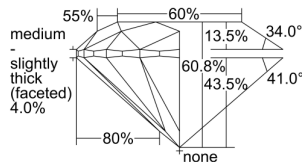

GIA®

FACSIMILE

GIA REPORT

7491324478

Verify this report at GIA.edu

GIA NATURAL DIAMOND DOSSIER®

May 12, 2024
GIA Report Number **7491324478**
Shape and Cutting Style ..... **Round Brilliant**
Measurements ..... **4.44 - 4.49 x 2.71 mm**

GRADING RESULTS

Carat Weight ..... **0.33 carat**
Color Grade ..... **E**
Clarity Grade **S11**
Cut Grade ..... **Excellent**

ADDITIONAL GRADING INFORMATION

Polish ..... **Excellent**
Symmetry ..... **Excellent**
Fluorescence ..... **Strong Blue**
Clarity Characteristics ..... **Crystal**
Inscription(s): GIA 7491324478, 93860987

PROPORTIONS

GRADING SCALES

GIA COLOR SCALE	GIA CLARITY SCALE	GIA CUT SCALE	
D	FLAWLESS	EXCELLENT	
E	INTERNALLY FLAWLESS		
F		VVS₁	VERY GOOD
G	VVS₂		
H	VS₁	GOOD	
I	VS₂		
J	S1₁	FAIR	
K	S1₂		
L	I₁	POOR	
M	I₂		
N	I₃		
O			
P			
Q			
R			
S			
T			
U			
V			
W			
X			
Y			
Z