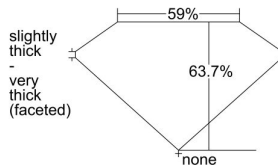

GIA®

FACSIMILE

GIA REPORT 7493726543

Verify this report at GIA.edu

GIA NATURAL DIAMOND DOSSIER®

June 22, 2024
GIA Report Number 7493726543
Shape and Cutting Style ..... Heart Brilliant
Measurements ..... 3.83 x 4.48 x 2.85 mm

GRADING RESULTS

Carat Weight ..... 0.28 carat
Color Grade ..... E
Clarity Grade VS1

ADDITIONAL GRADING INFORMATION

Polish ..... Excellent
Symmetry ..... Very Good
Fluorescence ..... None
Clarity Characteristics ..... Feather, Pinpoint
Inscription(s): GIA 7493726543

PROPORTIONS

Profile not to actual proportions

GRADING SCALES

GIA COLOR SCALE		GIA CLARITY SCALE	
COLORLESS	D	VERY VERY SLIGHTLY INCLUDED	FLAWLESS
	E		INTERNALLY FLAWLESS
	F		VS₁
	G		VS₂
	H		VS₁
	I		VS₂
	J		SI₁
	K		SI₂
	L		I₁
	M		I₂
NEAR COLORLESS	N	SLIGHTLY INCLUDED	I₃
	O		
	P		
	Q		
FAINT	R		
	S		
	T		
	U		
VERY LIGHT	V		
	W		
	X		
	Y		
LIGHT	Z