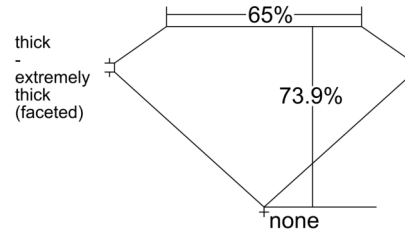

PROPORTIONS

Profile not to actual proportions