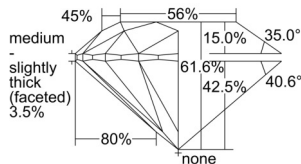

GIA®

FACSIMILE

GIA REPORT 7508158922

Verify this report at GIA.edu

GIA NATURAL DIAMOND DOSSIER®

August 19, 2024
GIA Report Number 7508158922
Shape and Cutting Style ..... Round Brilliant
Measurements ..... 5.75 - 5.79 x 3.55 mm

GRADING RESULTS

Carat Weight ..... 0.72 carat
Color Grade I
Clarity Grade VS2
Cut Grade ..... Excellent

ADDITIONAL GRADING INFORMATION

Polish ..... Excellent
Symmetry ..... Excellent
Fluorescence ..... None
Clarity Characteristics..... Crystal, Cloud, Feather
Inscription(s): GIA 7508158922

PROPORTIONS

Profile to actual proportions

GRADING SCALES

GIA COLOR SCALE

COLOREDNESS	D
	E
	F
	G
	H
	I
	J
NEAR COLORLESS	K
	L
FAIN	M
	N
	O
	P
VERY LIGHT	Q
	R
	S
	T
	U
	V
LIGHT	W
	X
	Y
	Z

GIA CLARITY SCALE

VERY VERY SLIGHTLY INCLUDED	FLAWLESS
	INTERNALLY FLAWLESS
VERY SLIGHTLY INCLUDED	VVS₁
	VVS₂
SLIGHTLY INCLUDED	VS₁
	VS₂
INCLUDED	SI₁
	SI₂
	I₁
	I₂
	I₃

GIA CUT SCALE

EXCELLENT
VERY GOOD
GOOD
FAIR
POOR