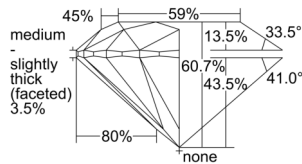

GIA®

FACSIMILE

GIA REPORT

7508854129

Verify this report at GIA.edu

GIA NATURAL DIAMOND DOSSIER®

November 12, 2024
GIA Report Number 7508854129
Shape and Cutting Style ..... Round Brilliant
Measurements ..... 4.90 - 4.91 x 2.98 mm

GRADING RESULTS

Carat Weight ..... 0.44 carat
Color Grade ..... K
Clarity Grade S11
Cut Grade ..... Excellent

ADDITIONAL GRADING INFORMATION

Polish ..... Excellent
Symmetry ..... Excellent
Fluorescence ..... Strong Blue
Clarity Characteristics ..... Crystal, Cloud
Inscription(s): GIA 7508854129

PROPORTIONS

GRADING SCALES

GIA COLOR SCALE

COLORESS	D
	E
	F
	G
	H
	I
	J
NEAR COLORESS	K
	L
FANIT	M
	N
	O
	P
	Q
VERY LIGHT	R
	S
	T
	U
	V
	W
	X
	Y
LIGHT	Z

GIA CLARITY SCALE

VERY VERY SLIGHTLY INCLUDED	FLAWLESS
	INTERNALLY FLAWLESS
VERY SLIGHTLY INCLUDED	VVS₁
	VVS₂
SLIGHTLY INCLUDED	VS₁
	VS₂
INCLUDED	SI₁
	SI₂
	I₁
	I₂
	I₃

GIA CUT SCALE

EXCELLENT
VERY GOOD
GOOD
FAIR
POOR