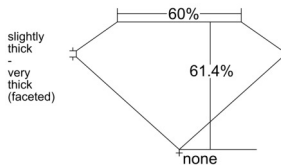

GIA®

FACSIMILE

GIA REPORT

7511709171

Verify this report at GIA.edu

GIA NATURAL DIAMOND DOSSIER®

March 25, 2025
GIA Report Number 7511709171
Shape and Cutting Style ..... Pear Brilliant
Measurements ..... 7.06 x 4.34 x 2.67 mm

GRADING RESULTS

Carat Weight ..... 0.50 carat
Color Grade ..... D
Clarity Grade VS2

ADDITIONAL GRADING INFORMATION

Polish ..... Very Good
Symmetry ..... Very Good
Fluorescence ..... None
Clarity Characteristics ..... Cloud, Crystal
Inscription(s): GIA 7511709171

PROPORTIONS

Profile not to actual proportions

GRADING SCALES

GIA COLOR SCALE		GIA CLARITY SCALE			
COLORLESS	D	VERY VERY SLIGHTLY INCLUDED	FLAWLESS		
	E		INTERNALLY FLAWLESS		
	F	VERY SLIGHTLY INCLUDED	VVS₁		
	G		VVS₂		
	H		VS₁		
	NEAR COLORLESS	I	SLIGHTLY INCLUDED	VS₂	
		J		SI₁	
		FAINT	K	INCLUDED	SI₂
			L		I₁
			M		I₂
VERT LIGHT			N	INCLUDED	I₃
			O		
			P		
	Q				
LIGHT	R				
	S				
	T				
	U				
	V				
	Z