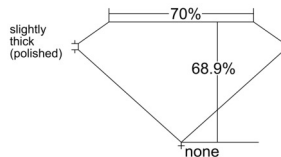

GIA®

FACSIMILE

GIA REPORT

7511923684

Verify this report at GIA.edu

GIA NATURAL DIAMOND DOSSIER®

April 19, 2025
GIA Report Number 7511923684
Shape and Cutting Style ..... Square Modified Brilliant
Measurements ..... 5.06 x 5.04 x 3.47 mm

GRADING RESULTS

Carat Weight ..... 0.72 carat
Color Grade ..... E
Clarity Grade SI1

ADDITIONAL GRADING INFORMATION

Polish ..... Excellent
Symmetry ..... Excellent
Fluorescence ..... None
Clarity Characteristics..... Cloud, Crystal
Inscription(s): GIA 7511923684

PROPORTIONS

Profile not to actual proportions

GRADING SCALES

GIA COLOR SCALE		GIA CLARITY SCALE			
COLORLESS	D	VERY VERY SLIGHTLY INCLUDED	FLAWLESS		
	E		INTERNALLY FLAWLESS		
	F	VERY SLIGHTLY INCLUDED	VVS₁		
	G		VVS₂		
	H		VS₁		
	NEAR COLORLESS	I	SLIGHTLY INCLUDED	VS₂	
		J		SI₁	
		FAINT	K	INCLUDED	SI₂
			L		I₁
			M		I₂
VERT LIGHT	N	LIGHT	I₃		
	O				
	P				
	Q				
	R