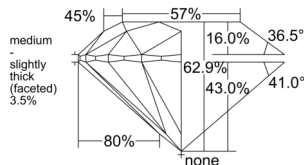

GIA®

FACSIMILE

GIA REPORT

7511948634

Verify this report at GIA.edu

GIA NATURAL DIAMOND DOSSIER®

April 23, 2025
GIA Report Number 7511948634
Shape and Cutting Style ..... Round Brilliant
Measurements ..... 5.64 - 5.68 x 3.56 mm

GRADING RESULTS

Carat Weight ..... 0.70 carat
Color Grade ..... D
Clarity Grade SI2
Cut Grade ..... Excellent

ADDITIONAL GRADING INFORMATION

Polish ..... Excellent
Symmetry ..... Excellent
Fluorescence ..... Faint
Clarity Characteristics ..... Crystal
Inscription(s): GIA 7511948634

PROPORTIONS

Profile to actual proportions

GRADING SCALES

GIA COLOR SCALE

COLORED	D
	E
	F
	G
	H
	I
	J
NEAR COLORLESS	K
	L
	M
	N
	O
	P
	Q
	R
	S
	T
	U
	V
	W
	X
	Y
LIGHT	Z

GIA CLARITY SCALE

FLAWLESS	VERY VERY SLIGHTLY INCLUDED	VVS₁	VVS₂	VS₁	VS₂	SI₁	SI₂	I₁	I₂	I₃	
											FLAWLESS
INTERNALLY FLAWLESS	VERY SLIGHTLY INCLUDED										

GIA CUT SCALE

EXCELLENT
VERY GOOD
GOOD
FAIR
POOR