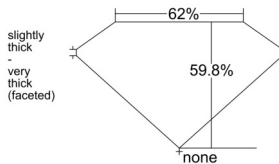

GIA®

FACSIMILE

GIA REPORT 7513717574

Verify this report at GIA.edu

GIA NATURAL DIAMOND DOSSIER®

March 25, 2025
GIA Report Number 7513717574
Shape and Cutting Style ..... Heart Brilliant
Measurements ..... 4.05 x 4.62 x 2.76 mm

GRADING RESULTS

Carat Weight ..... 0.30 carat
Color Grade ..... D
Clarity Grade VS1

ADDITIONAL GRADING INFORMATION

Polish ..... Excellent
Symmetry ..... Very Good
Fluorescence ..... None
Clarity Characteristics ..... Feather, Pinpoint
Inscription(s): GIA 7513717574

PROPORTIONS

Profile not to actual proportions

GRADING SCALES

GIA COLOR SCALE		GIA CLARITY SCALE			
COLORLESS	D	VERY VERY SLIGHTLY INCLUDED	FLAWLESS		
	E		INTERNALLY FLAWLESS		
	F	VERY SLIGHTLY INCLUDED	VVS₁		
	G		VVS₂		
	H		VS₁		
	NEAR COLORLESS	I	SLIGHTLY INCLUDED	VS₂	
		J		SI₁	
		FAINT	K	INCLUDED	SI₂
			L		I₁
			M		I₂
VERT LIGHT	N	LIGHT	I₃		
	O				
	P				
	Q				
	R