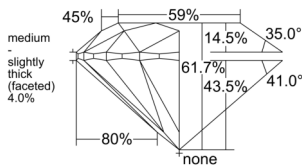

GIA®

FACSIMILE

GIA REPORT 7516412233

Verify this report at GIA.edu

GIA NATURAL DIAMOND DOSSIER®

February 14, 2025
GIA Report Number 7516412233
Shape and Cutting Style ..... Round Brilliant
Measurements ..... 4.27 - 4.30 x 2.65 mm

GRADING RESULTS

Carat Weight ..... 0.30 carat
Color Grade ..... F
Clarity Grade VS1
Cut Grade ..... Excellent

ADDITIONAL GRADING INFORMATION

Polish ..... Excellent
Symmetry ..... Excellent
Fluorescence ..... Faint
Clarity Characteristics..... Crystal, Feather, Pinpoint
Inscription(s): GIA 7516412233

PROPORTIONS

Profile to actual proportions

GRADING SCALES

GIA COLOR SCALE

COLORLESS	D
	E
	F
	G
	H
	I
	J
NEAR COLORLESS	K
	L
	M
FAIN	N
	O
	P
	Q
VERY LIGHT	R
	S
	T
	U
	V
	W
	X
	Y
LIGHT	Z

GIA CLARITY SCALE

	FLAWLESS
	INTERNALLY FLAWLESS
VERY VERY SLIGHTLY INCLUDED	VVS₁
	VVS₂
VERY SLIGHTLY INCLUDED	VS₁
	VS₂
SLIGHTLY INCLUDED	SI₁
	SI₂
INCLUDED	I₁
	I₂
	I₃

GIA CUT SCALE

	EXCELLENT
	VERY GOOD
	GOOD
	FAIR
	POOR