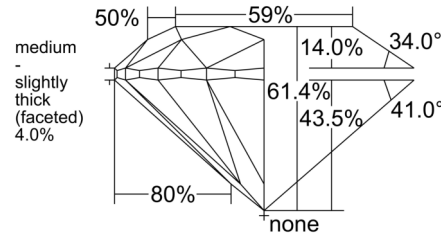

GIA REPORT
7516974686

Verify this report at GIA.edu

FACSIMILE

This is a digital representation of the original GIA Report. This representation might not be accepted in lieu of the original GIA Report in certain circumstances. The original GIA Report includes certain security features which are not reproducible on this facsimile.

GIA NATURAL DIAMOND GRADING REPORT

May 29, 2025
GIA Report Number 7516974686
Shape and Cutting Style ..... Round Brilliant
Measurements ..... 6.42 - 6.48 x 3.96 mm

GRADING RESULTS

Carat Weight ..... 1.02 carat
Color Grade ..... D
Clarity Grade ..... Flawless
Cut Grade ..... Excellent

ADDITIONAL GRADING INFORMATION

Polish ..... Excellent
Symmetry ..... Excellent
Fluorescence ..... None
Inscription(s): GIA 7516974686

PROPORTIONS

Profile to actual proportions