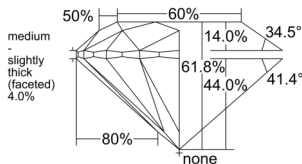

GIA®

FACSIMILE

GIA REPORT 7518155604

Verify this report at GIA.edu

GIA NATURAL DIAMOND DOSSIER®

January 09, 2025
GIA Report Number 7518155604
Shape and Cutting Style ..... Round Brilliant
Measurements ..... 4.71 - 4.75 x 2.93 mm

GRADING RESULTS

Carat Weight ..... 0.40 carat
Color Grade ..... G
Clarity Grade VS1
Cut Grade ..... Excellent

ADDITIONAL GRADING INFORMATION

Polish ..... Excellent
Symmetry ..... Excellent
Fluorescence ..... Faint
Clarity Characteristics..... Cloud, Feather, Pinpoint
Inscription(s): GIA 7518155604

PROPORTIONS

GRADING SCALES

GIA COLOR SCALE

COLORLESS	D
	E
	F
	G
	H
	I
NEAR COLORLESS	J
	K
	L
FAIN	M
	N
	O
	P
VERY LIGHT	Q
	R
	S
	T
	U
	V
	W
	X
	Y
LIGHT	Z

GIA CLARITY SCALE

FLAWLESS	INTERNAL FLAWLESS	
		FLAWLESS
VERY VERY SLIGHTLY INCLUDED	VVS₁	
	VVS₂	
VERY SLIGHTLY INCLUDED	VS₁	
	VS₂	
SLIGHTLY INCLUDED	SI₁	
	SI₂	
INCLUDED	I₁	
	I₂	
	I₃	

GIA CUT SCALE

EXCELLENT
VERY GOOD
GOOD
FAIR
POOR