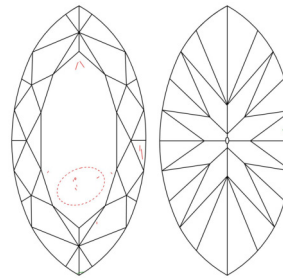

GIA NATURAL DIAMOND GRADING REPORT

April 14, 2025
 GIA Report Number 7518841475
 Shape and Cutting Style Marquise Brilliant
 Measurements 10.09 x 5.07 x 2.98 mm

GRADING RESULTS

Carat Weight 1.00 carat
 Color Grade N, Very Light Brown
 Clarity Grade SI1

ADDITIONAL GRADING INFORMATION

Polish Excellent
 Symmetry Very Good
 Fluorescence None
 Inscription(s): GIA 7518841475

Comments: Additional clouds are not shown. Pinpoints are not shown.

PROPORTIONS

Profile not to actual proportions

CLARITY CHARACTERISTICS

KEY TO SYMBOLS*

-  Cloud
-  Needle
-  Feather
-  Natural
-  Cavity
-  Crystal

* Red symbols denote internal characteristics (inclusions). Green or black symbols denote external characteristics (blemishes). Diagram is an approximate representation of the diamond, and symbols shown indicate type, position, and approximate size of clarity characteristics. All clarity characteristics may not be shown. Details of finish are not shown.