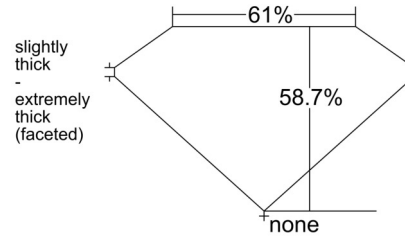

GIA NATURAL DIAMOND GRADING REPORT

April 14, 2025
 GIA Report Number 7518841475
 Shape and Cutting Style Marquise Brilliant
 Measurements 10.09 x 5.07 x 2.98 mm

GRADING RESULTS

Carat Weight 1.00 carat
 Color Grade N, Very Light Brown
 Clarity Grade SI1

ADDITIONAL GRADING INFORMATION

Polish Excellent
 Symmetry Very Good
 Fluorescence None
 Inscription(s): GIA 7518841475

Comments: Additional clouds are not shown. Pinpoints are not shown.

PROPORTIONS

Profile not to actual proportions

CLARITY CHARACTERISTICS

KEY TO SYMBOLS*

-  Cloud
-  Needle
-  Feather
-  Natural
-  Cavity
-  Crystal

* Red symbols denote internal characteristics (inclusions). Green or black symbols denote external characteristics (blemishes). Diagram is an approximate representation of the diamond, and symbols shown indicate type, position, and approximate size of clarity characteristics. All clarity characteristics may not be shown. Details of finish are not shown.