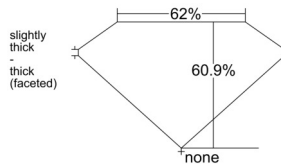

GIA®

FACSIMILE

GIA REPORT

7518886595

Verify this report at GIA.edu

GIA NATURAL DIAMOND DOSSIER®

April 19, 2025
GIA Report Number **7518886595**
Shape and Cutting Style ..... **Pear Brilliant**
Measurements ..... **6.78 x 4.53 x 2.76 mm**

GRADING RESULTS

Carat Weight ..... **0.50 carat**
Color Grade ..... **D**
Clarity Grade **VS1**

ADDITIONAL GRADING INFORMATION

Polish ..... **Excellent**
Symmetry ..... **Excellent**
Fluorescence ..... **Strong Blue**
Clarity Characteristics..... **Feather, Pinpoint, Cloud**
Inscription(s): GIA 7518886595

PROPORTIONS

Profile not to actual proportions

GRADING SCALES

GIA COLOR SCALE		GIA CLARITY SCALE	
COLORLESS	D	VERY VERY SLIGHTLY INCLUDED	FLAWLESS
	E		INTERNALLY FLAWLESS
	F		VS₁
	G		VS₂
	H		VS₁
	I		VS₂
	J		SI₁
	K		SI₂
	L		I₁
	M		I₂
NEAR COLORLESS	N	SLIGHTLY INCLUDED	I₃
	O		
	P		
	Q		
FAINT	R	INCLUDED	
	S		
	T		
	U		
VERY LIGHT	V	LIGHT	
	W		
	X		
	Y		
	Z