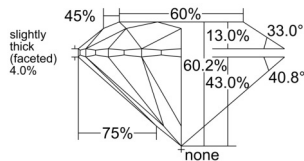

GIA®

FACSIMILE

GIA REPORT 7518890526

Verify this report at GIA.edu

GIA NATURAL DIAMOND DOSSIER®

April 16, 2025
GIA Report Number 7518890526
Shape and Cutting Style ..... Round Brilliant
Measurements ..... 5.12 - 5.15 x 3.09 mm

GRADING RESULTS

Carat Weight ..... 0.50 carat
Color Grade ..... E
Clarity Grade VS1
Cut Grade ..... Excellent

ADDITIONAL GRADING INFORMATION

Polish ..... Excellent
Symmetry ..... Excellent
Fluorescence ..... None
Clarity Characteristics..... Crystal, Cloud, Feather, Needle
Inscription(s): GIA 7518890526

PROPORTIONS

Profile to actual proportions