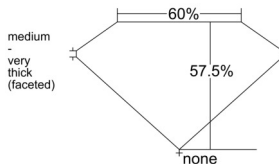

GIA®

FACSIMILE

GIA REPORT 7521187424

Verify this report at GIA.edu

GIA NATURAL DIAMOND DOSSIER®

May 17, 2025
GIA Report Number 7521187424
Shape and Cutting Style ..... Heart Brilliant
Measurements ..... 4.30 x 4.86 x 2.79 mm

GRADING RESULTS

Carat Weight ..... 0.34 carat
Color Grade ..... D
Clarity Grade VVS1

ADDITIONAL GRADING INFORMATION

Polish ..... Excellent
Symmetry ..... Very Good
Fluorescence ..... Faint
Clarity Characteristics ..... Pinpoint, Feather
Inscription(s): GIA 7521187424

PROPORTIONS

Profile not to actual proportions

GRADING SCALES

GIA COLOR SCALE		GIA CLARITY SCALE			
COLORLESS	D	VERY VERY SLIGHTLY INCLUDED	FLAWLESS		
	E		INTERNALLY FLAWLESS		
	F	VERY SLIGHTLY INCLUDED	VVS₁		
	G		VVS₂		
	H		VS₁		
	NEAR COLORLESS	I	SLIGHTLY INCLUDED	VS₂	
		J		SI₁	
		FAINT	K	INCLUDED	SI₂
			L		I₁
			M		I₂
N			I₃		
VERT LIGHT	O	INCLUDED			
	P				
	Q				
	R				
	S				
	T				
LIGHT	U				
	V				
	W				
	X				
Y					
Z